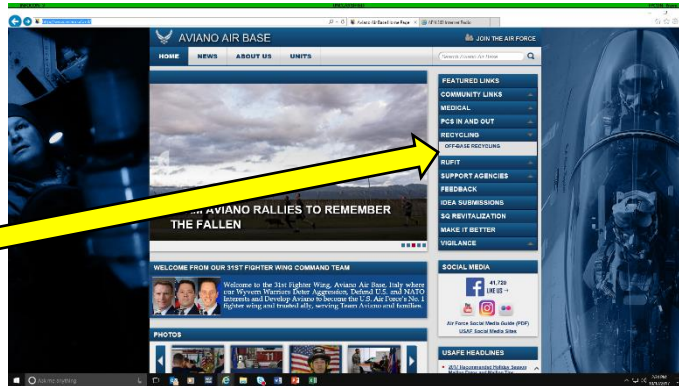

Community Requirements: Each community has different recycling requirements—remember your procedures may differ from your colleagues even if you live in the same community.

Community Recycling Liaison: In an effort to enable and assist U.S. members in complying with requirements, Aviano AB has established a Community Recycling Liaison (DSN 632-2511 or commercial 0434-30-2511). This position is dedicated to acquiring, translating and providing quality, timely information from local communities to U.S. members and to help them successfully navigate the specific requirements of each community throughout their stay in Italy. In addition, this position is NOT located in the Housing Office, the office is located in Area C.

Aviano Homepage: To help you navigate through the requirements for your community, we have provided an extensive list of communities within the Aviano homepage. To access the information go to <http://www.aviano.af.mil/> and click on the RECYCLING link then on the OFF BASE RECYCLING link.

Once you click on that link the recycling homepage will open up as shown below. We'll go through the content of this webpage to help you with understanding your responsibilities and how to comply with your communities recycling rules

There are two major components that we'll discuss in this Section:

- Recycling Links
- Community Guides to Recycling