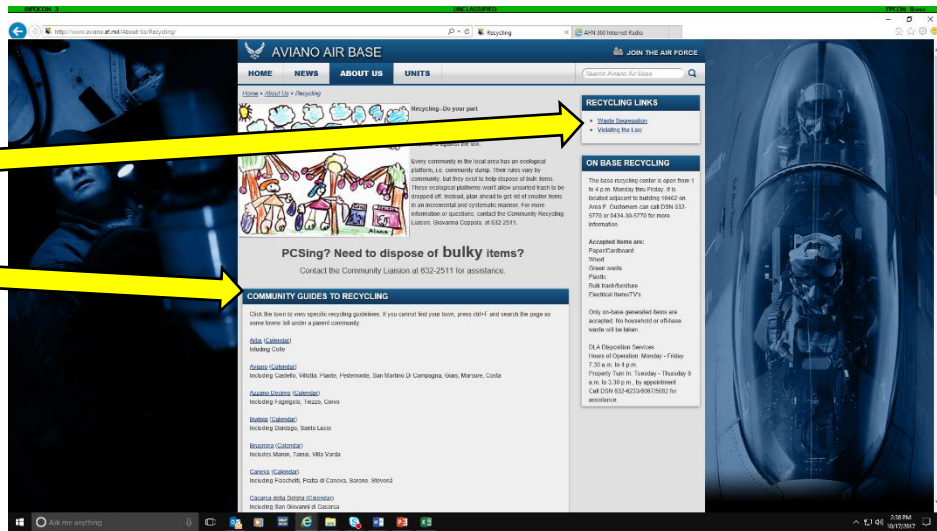

First, let's briefly address the Recycling links as supplemental information to the specifics of a communities recycling program.